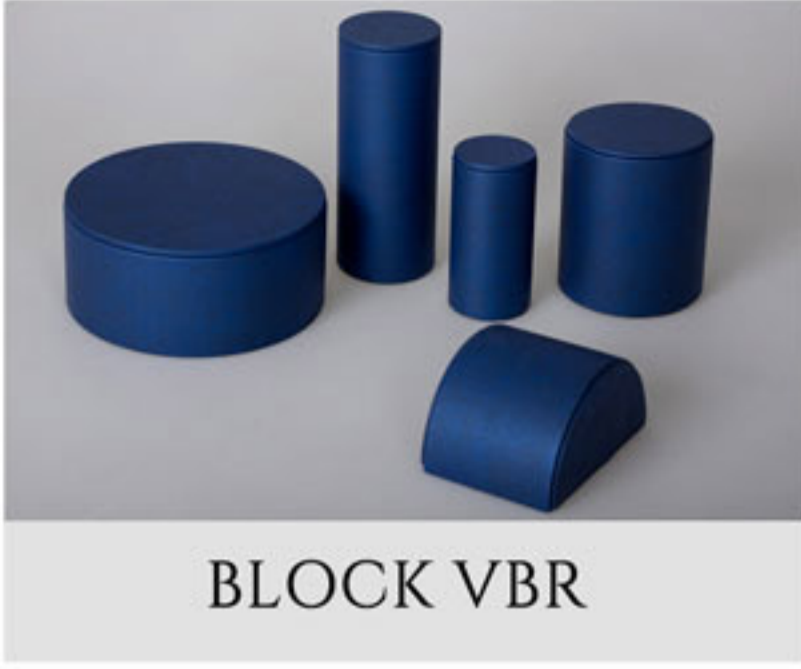

BLOCKS & COLUMNS

CODE	SIZE	QTY
VBR50.40	Riser Round * Dia:50mm x 40mm	
VBR50.60	Riser Round * Dia:50mm x 60mm	
VBR50.80	Riser Round * Dia:50mm x 80mm	
VBR50/100	Riser Round * Dia:50mm x 100mm	
VBR63.50	Riser Round * Dia:63mm x 50mm	
VBR63.80	Riser Round * Dia:63mm x 80mm	
VBR63.110	Riser Round * Dia:63mm x 110mm	
VBR90.50	Riser Round * Dia:90mm x 50mm	
VBR90.80	Riser Round * Dia:90mm x 80mm	
VBR90.110	Riser Round * Dia:90mm x 110mm	
VBR125.50	Riser Round * Dia:125mm x 50mm	
VBR125.80	Riser Round * Dia:125mm x 80mm	
VBR125.110	Riser Round * Dia:125mm x 110mm	
	Riser sizes can be customized	

COMMENTS OR CUSTOMIZATION

CONTACT DETAILS

NAME	SURNAME	SHIPPING DETAILS
COMPANY NAME		
CONTACT NUMBER		
EMAIL ADDRESS