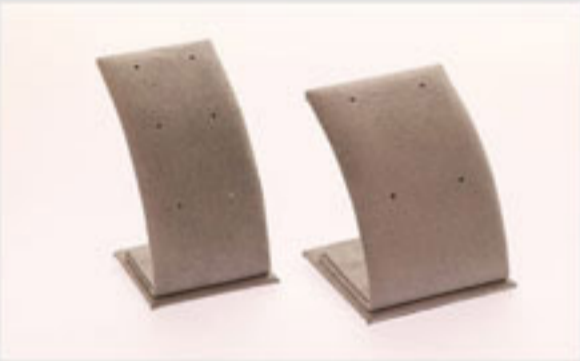

# SMALL DISPLAY ELEMENTS

EARRING STANDS  
DROP

CODE	DETAILS	HEIGHT	QTY
VDRC	Ring Clip		
VDD	Dome with Insert		

CHAIN & PENDANT  
2 SLITS

CODE	DETAILS	HEIGHT	QTY
VDET	Earring "T"		
VDD	Dome with Insert		

MULTI EARRING  
STANDS