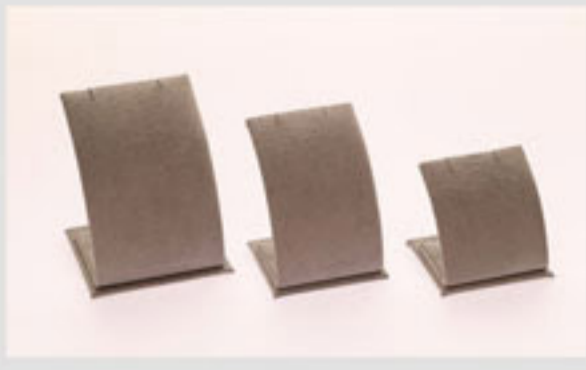

EARRING STANDS
DROP

CODE	DETAILS	HEIGHT	QTY
VDRC	Ring Clip		
VDD	Dome with Insert