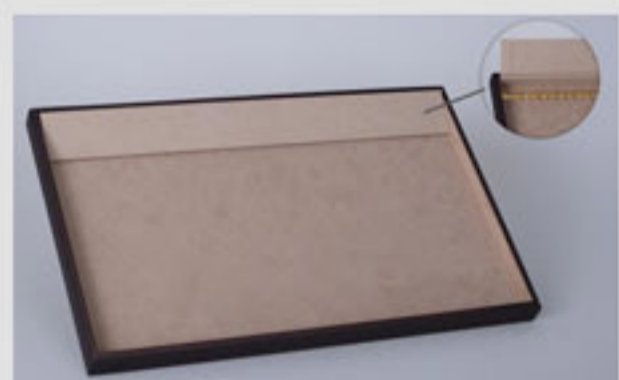

BRACELET TRAY
VT4126BF

CODE	DETAILS	SIZE	QTY
VT4126BF	Bracelet Tray with Hooks and Flap	410x260x25mm	

COMMENTS OR CUSTOMIZATION

CONTACT DETAILS

NAME	SURNAME	SHIPPING DETAILS
COMPANY NAME		
CONTACT NUMBER		
EMAIL ADDRESS