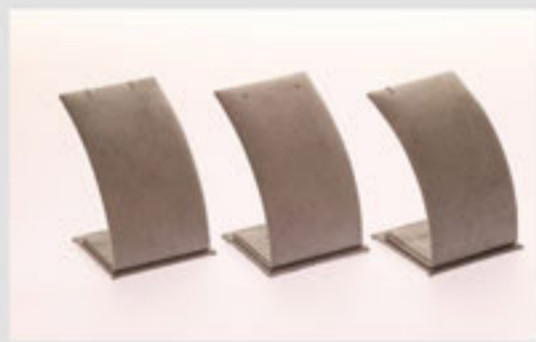

EARRING STANDS TALL

CODE	DETAILS	HEIGHT	QTY
VQ4008DH	Earring Stand Tall - 2 Slits	W:50mm H:110mm	
VQ4008iH	Earring Stand Tall - 2 Holes	W:50mm H:110mm	
VQ4008TH	Chain & Pendant Stand Tall - 2 Slits	W:50mm H:110mm	