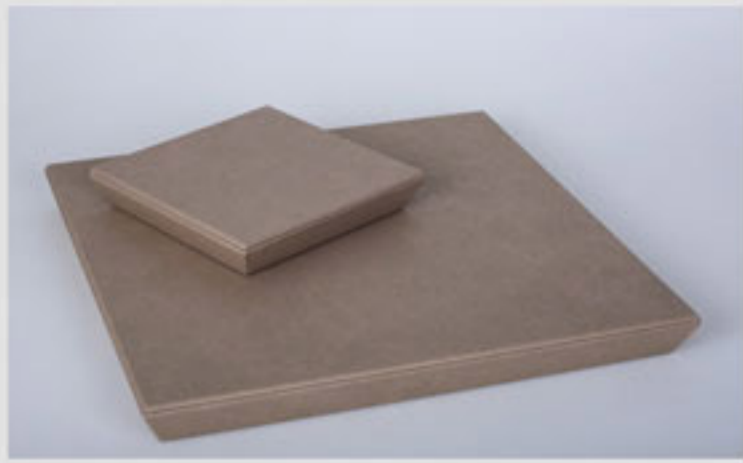

PLATFORM VPV

CODE	SIZE	QTY
VPV4038.35	PLATFORM TAPERED 400X380X35mm	
VPV5035.35	PLATFORM TAPERED 500X350X35mm	
VPV2020.25	PLATFORM TAPERED 200X200X25mm	
VPV3020.25	PLATFORM TAPERED 300X200X25mm	
	PLATFORM SIZES CAN BE CUSTOMIZED