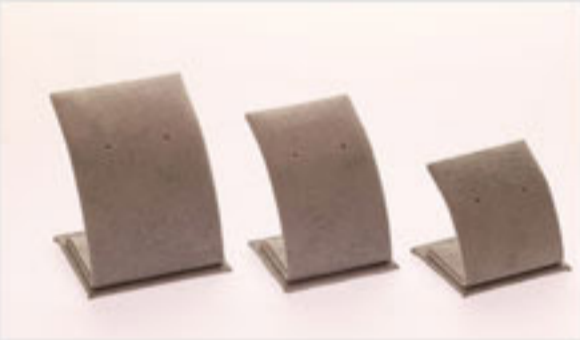

EARRING STUD
STANDS

CODE	DETAILS	HEIGHT	QTY
VQ4015.S	Earring Stand Drop - Small	H:60mm	
VQ4015.L	Earring Stand Drop - Large	H:80mm