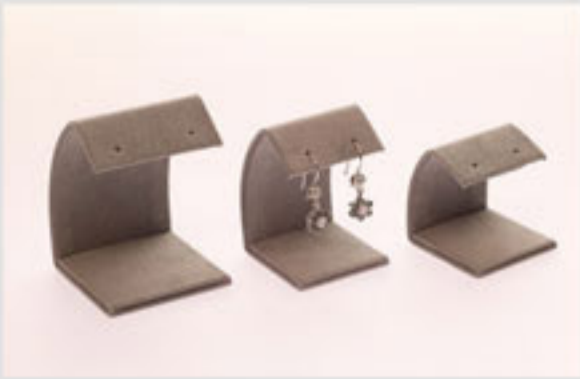

EARRING STANDS
HOOP & HUGGY

CODE	DETAILS	HEIGHT	QTY
VQ4011	Earring Stand Hoop/Huggy - Small	W:40mm H:60mm	
VQ4012	Earring Stand Hoop/Huggy - Medium	W:40mm H: 70mm	
VQ4013	Earring Stand Hoop/Huggy - Large	W:50mm H:80mm