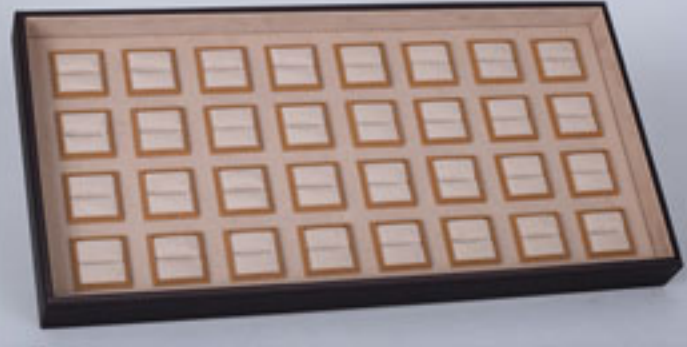

COMMENTS OR CUSTOMIZATION

CONTACT DETAILS

NAME	SURNAME	SHIPPING DETAILS
COMPANY NAME		
CONTACT NUMBER		
EMAIL ADDRESS		

TRAYS & PADS

TRAY RING
VT236R01

CODE	DETAILS	SIZE	QTY

TRAY RING
VT472R002

CODE	DETAILS	SIZE	QTY