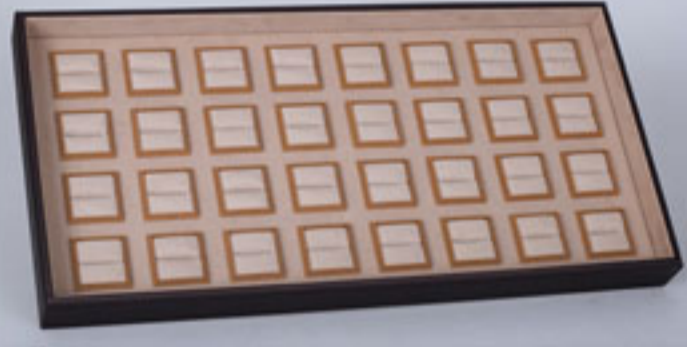

TRAYS & PADS

TRAY RING
VT236R01

CODE	DETAILS	SIZE	QTY

TRAY RING
VT472R002

CODE	DETAILS	SIZE	QTY

TRAY RING
VT236C23

CODE	DETAILS	SIZE	QTY

TRAY CHAIN
VT4126CF

CODE	DETAILS	SIZE	QTY

BRACELET TRAY
VT4126BF

CODE	DETAILS	SIZE	QTY

COMMENTS OR CUSTOMIZATION

CONTACT DETAILS

NAME	SURNAME	SHIPPING DETAILS
COMPANY NAME		
CONTACT NUMBER		
EMAIL ADDRESS		

TRAYS & PADS

TRAY 12 COMP
VT236/12C